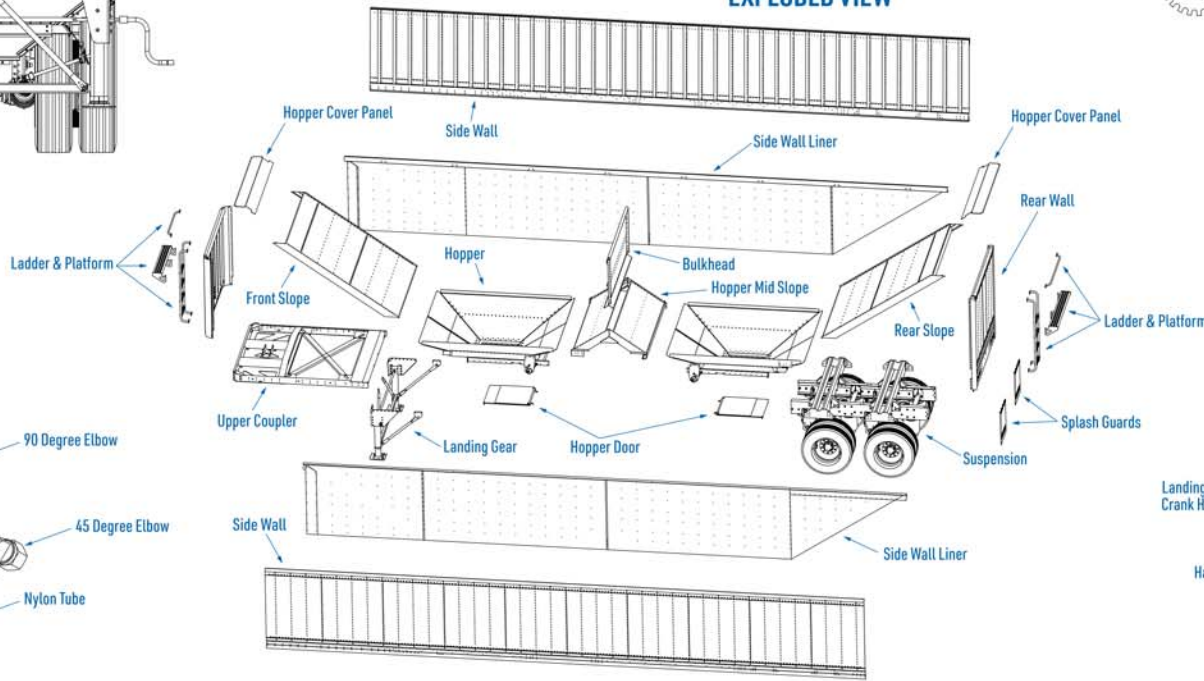

# GRAIN HAULER COMPONENT IDENTIFICATION

SIDE VIEW

LANDING GEAR

CRANK DRIVE

FRONT VIEW

EXPLODED VIEW

REAR VIEW

DUMP VALVE