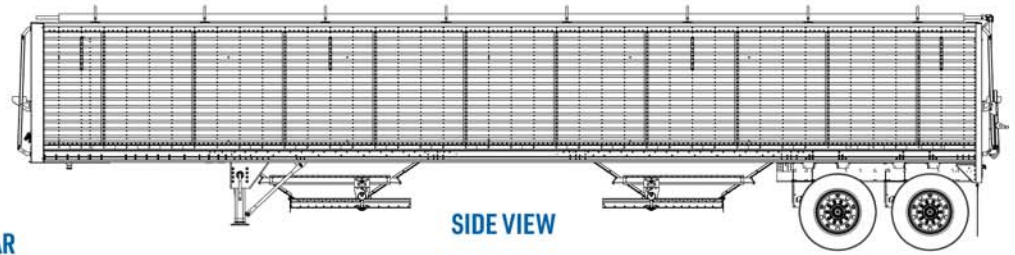

# GRAIN HAULER COMPONENT IDENTIFICATION

SIDE VIEW

LANDING GEAR

CRANK DRIVE

FRONT VIEW

EXPLODED VIEW

REAR VIEW

DUMP VALVE