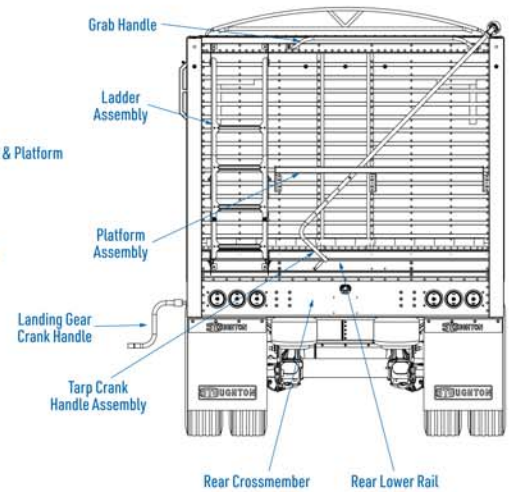

# GRAIN HAULER COMPONENT IDENTIFICATION

SIDE VIEW

LANDING GEAR

CRANK DRIVE

FRONT VIEW

EXPLODED VIEW

REAR VIEW

DUMP VALVE