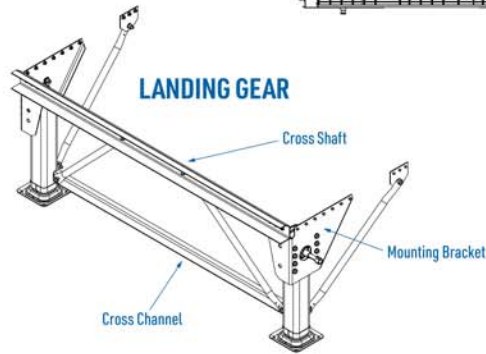

# GRAIN HAULER COMPONENT IDENTIFICATION

SIDE VIEW

LANDING GEAR

CRANK DRIVE

FRONT VIEW

EXPLODED VIEW

REAR VIEW

DUMP VALVE