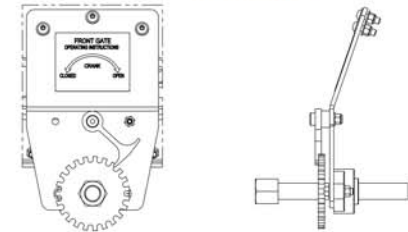

# GRAIN HAULER COMPONENT IDENTIFICATION

SIDE VIEW

LANDING GEAR

CRANK DRIVE

FRONT VIEW

EXPLODED VIEW

REAR VIEW

DUMP VALVE