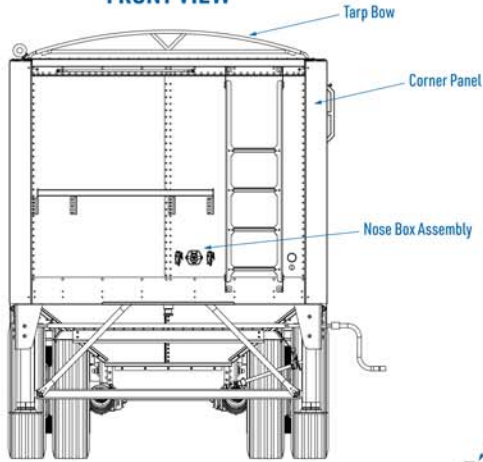

# GRAIN HAULER COMPONENT IDENTIFICATION

SIDE VIEW

LANDING GEAR

CRANK DRIVE

FRONT VIEW

EXPLODED VIEW

REAR VIEW

DUMP VALVE