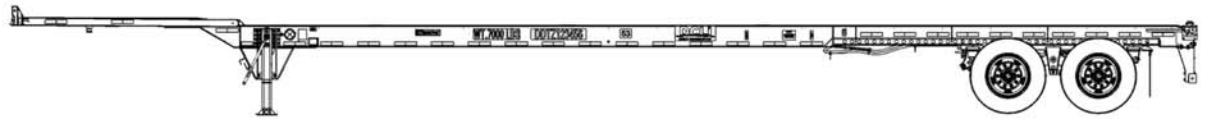

PARTS SALES

Your Make. Your Model. Your Part.™

WWW.STOUGHTONPARTS.COM • 800-227-5391

CHASSIS COMPONENT IDENTIFICATION

KING PIN SUBFRAME ASSEMBLY

PINLOCK ASSEMBLY

AIR SUSPENSION