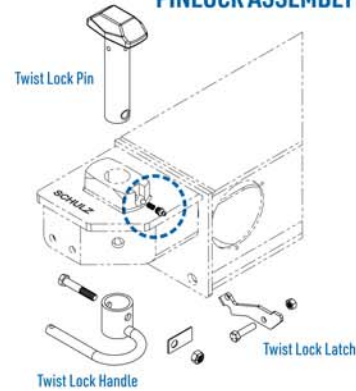

PARTS SALES

Your Make. Your Model. Your Part.™

WWW.STOUGHTONPARTS.COM • 800-227-5391

CHASSIS COMPONENT IDENTIFICATION

KING PIN SUBFRAME ASSEMBLY

PINLOCK ASSEMBLY

AIR SUSPENSION