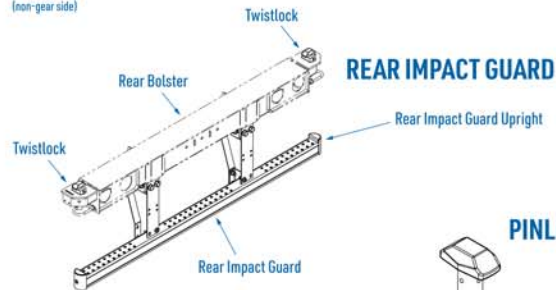

PARTS SALES

Your Make. Your Model. Your Part.™

WWW.STOUGHTONPARTS.COM • 800-227-5391

CHASSIS COMPONENT IDENTIFICATION

KING PIN SUBFRAME ASSEMBLY

PINLOCK ASSEMBLY

AIR SUSPENSION