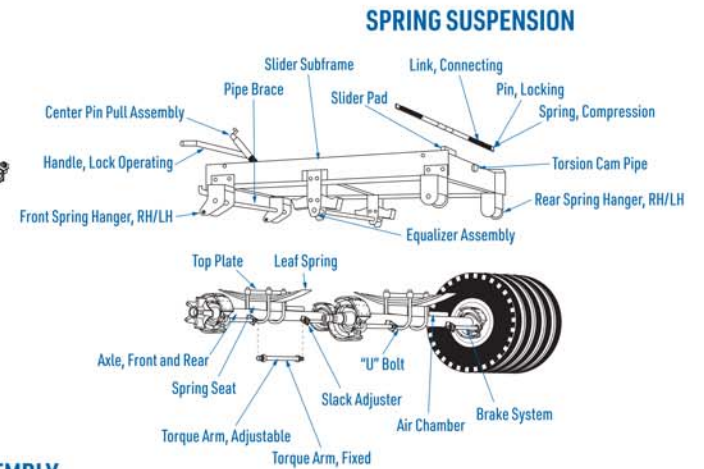

PARTS SALES

Your Make. Your Model. Your Part.™

WWW.STOUGHTONPARTS.COM • 800-227-5391

CHASSIS COMPONENT IDENTIFICATION

KING PIN SUBFRAME ASSEMBLY

PINLOCK ASSEMBLY

AIR SUSPENSION