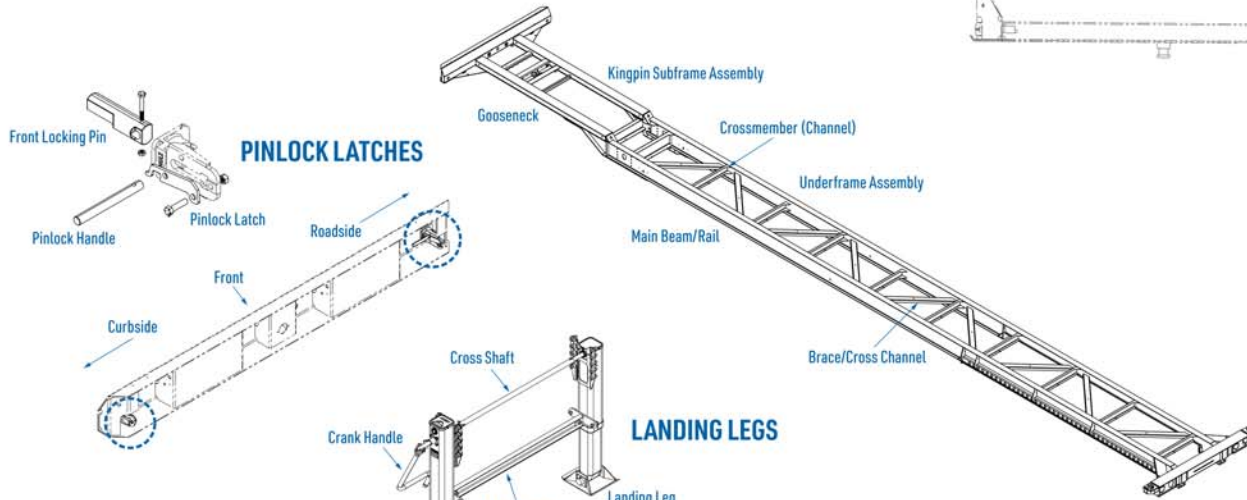

PARTS SALES

Your Make. Your Model. Your Part.™

WWW.STOUGHTONPARTS.COM • 800-227-5391

CHASSIS COMPONENT IDENTIFICATION

KING PIN SUBFRAME ASSEMBLY

PINLOCK ASSEMBLY

AIR SUSPENSION