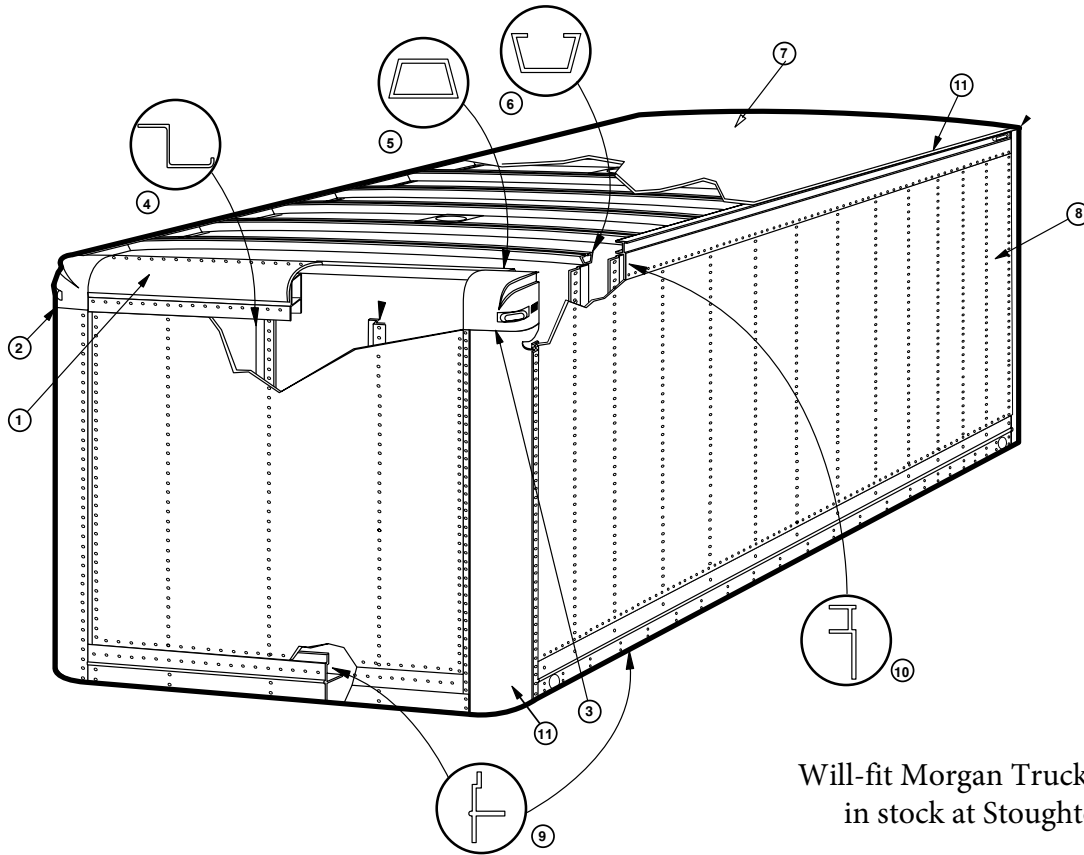

## PARTS SALES

Your Make. Your Model. Your Part.<sup>SM</sup>

Will-fit Morgan Truck Body Parts  
in stock at Stoughton Parts

Item No.	Description	Part#	Notes
1	FRONT TOP RADIUS - ALUM	MOR-13502 (102" WIDE)	
2	CURBSIDE CORNER CAP - PLASTIC	MOR-6266418 <b>Coming Soon</b>	BODIES 2002-PRESENT
3	ROADSIDE CORNER CAP - PLASTIC	MOR-6266518 <b>Coming Soon</b>	
4	INTERIOR Z-POSTS	MOR-6914211 (ALUM) 109"	
5	FRONT ROOF BOW - 1" THICK	MOR-0192403 (96" WIDE) MOR-0194204 (102" WIDE)	
6	INTERMEDIATE ROOF BOW - 1" 28 FT.	MOR-019033 (96" WIDE); MOR-019034 (102" WIDE)	
7	28 FT. ALUM. ROOF SHEET	01-07018-027-03	
8	ALUM. WHITE SIDE PANELS - 49" WIDE	TP04049096	
9	BOTTOM RAIL	MOR-000785 (26")	
10	TOP RAIL	MOR-15904 (325")	
11	CORNER RADIUS-ALUM. C	MOR-00660 (109" BODY)	
	WOOD SLATS	MOR-0219865	