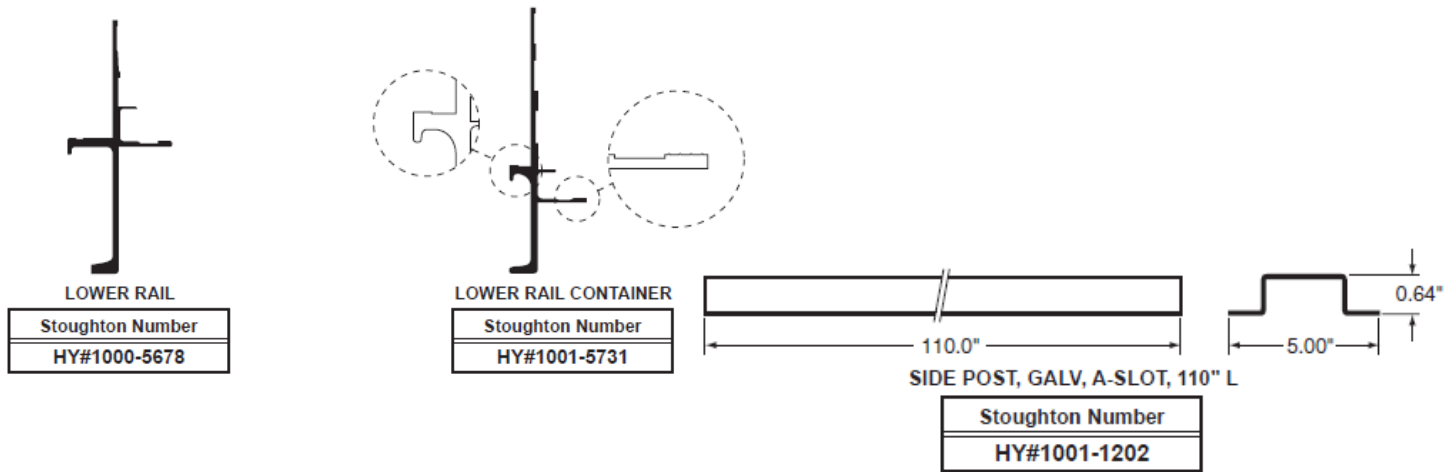

Panels, Lower Rails, Nose Rails & Side Posts

Item Description

HY#1001-9499	Composite Panel, 107-3/4" X 46-5/8"
HY#1000-5678	Lower Rail, Aluminum, 480in
HY#1001-5731	Lower Rail, Aluminum, Mill Finish
HY#1000-8761	Side Post, 110in
HY#1001-1202	Side Post, Galv, A-SLOT, 110in