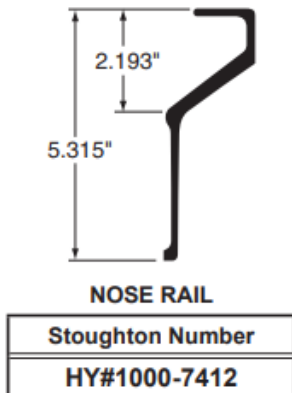

Panels, Lower Rails, Nose Rails & Side Posts

Item Description

HY#1001-9499	Composite Panel, 107-3/4" X 46-5/8"
HY#1000-5678	Lower Rail, Aluminum, 480in
HY#1001-5731	Lower Rail, Aluminum, Mill Finish
HY#1000-8761	Side Post, 110in
HY#1001-1202	Side Post, Galv, A-SLOT, 110in

Item Description

HY#1000-3146	Nose Rail
HY#1000-7412	Nose Rail, 102 In.
HY#1003-5876	Nose Rail
HY#1002-6152	Nose Rail, 4in Radius Composite 10.25IN
HY#1001-6265	Nose Rail, 4in Radius, 102in

Hyundai Body Parts 2019

“Hyundai” is a trademark of the respective owners and is only used to identify corresponding part numbers of Stoughton Parts Sales, LLC. Stoughton Parts Sales, LLC is not affiliated with the owners of these trademarks.