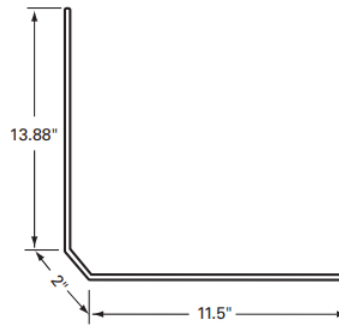

Stoughton Number
HY#2000-5584