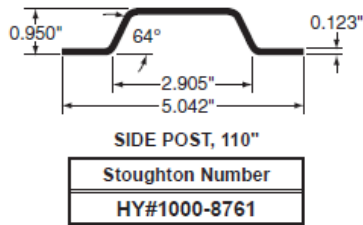

Panels, Lower Rails, Nose Rails & Side Posts

Item Description

HY#1001-9499	Composite Panel, 107-3/4" X 46-5/8"
HY#1000-5678	Lower Rail, Aluminum, 480in
HY#1001-5731	Lower Rail, Aluminum, Mill Finish
HY#1000-8761	Side Post, 110in
HY#1001-1202	Side Post, Galv, A-SLOT, 110in