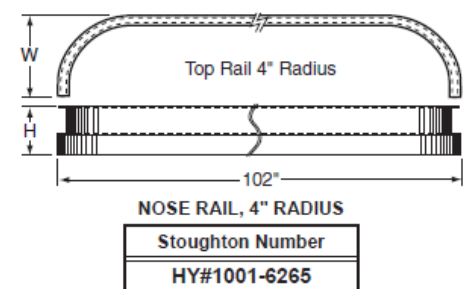

Panels, Lower Rails, Nose Rails & Side Posts

Item Description

HY#1001-9499	Composite Panel, 107-3/4" X 46-5/8"
HY#1000-5678	Lower Rail, Aluminum, 480in
HY#1001-5731	Lower Rail, Aluminum, Mill Finish
HY#1000-8761	Side Post, 110in
HY#1001-1202	Side Post, Galv, A-SLOT, 110in

Item Description

HY#1000-3146	Nose Rail
HY#1000-7412	Nose Rail, 102 In.
HY#1003-5876	Nose Rail
HY#1002-6152	Nose Rail, 4in Radius Composite 10.25IN
HY#1001-6265	Nose Rail, 4in Radius, 102in

Hyundai Body Parts 2019

“Hyundai” is a trademark of the respective owners and is only used to identify corresponding part numbers of Stoughton Parts Sales, LLC. Stoughton Parts Sales, LLC is not affiliated with the owners of these trademarks.