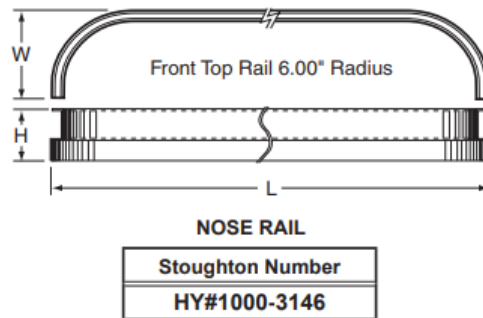

Panels, Lower Rails, Nose Rails & Side Posts

Item Description

HY#1001-9499	Composite Panel, 107-3/4" X 46-5/8"
HY#1000-5678	Lower Rail, Aluminum, 480in
HY#1001-5731	Lower Rail, Aluminum, Mill Finish
HY#1000-8761	Side Post, 110in
HY#1001-1202	Side Post, Galv, A-SLOT, 110in

Item Description

HY#1000-3146	Nose Rail
HY#1000-7412	Nose Rail, 102 In.
HY#1003-5876	Nose Rail
HY#1002-6152	Nose Rail, 4in Radius Composite 10.25IN
HY#1001-6265	Nose Rail, 4in Radius, 102in

Hyundai Body Parts 2019

“Hyundai” is a trademark of the respective owners and is only used to identify corresponding part numbers of Stoughton Parts Sales, LLC. Stoughton Parts Sales, LLC is not affiliated with the owners of these trademarks.