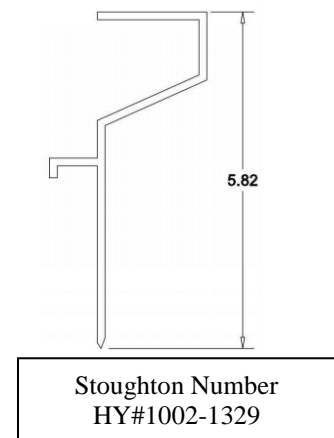

Item Description

HY#1000-3146	Nose Rail
HY#1000-7412	Nose Rail, 102 In.
HY#1003-5876	Nose Rail
HY#1002-6152	Nose Rail, 4in Radius Composite 10.25IN
HY#1001-6265	Nose Rail, 4in Radius, 102in