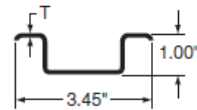

### Hinges & Roof Bows

HINGE, 3-HOLE, ALUM

|                  |
|------------------|
| Stoughton Number |
| HY#1000-9668     |

ROOF BOW, 3.45" W, 99.9"

|                  |
|------------------|
| Stoughton Number |
| HY#1000-2725     |