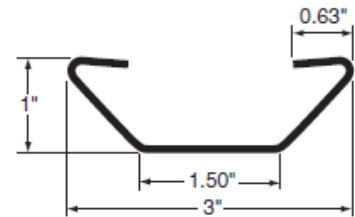

### Hinges & Roof Bows

HINGE, 3-HOLE, ALUM

|                  |
|------------------|
| Stoughton Number |
| HY#1000-9668     |

ROOF BOW, 3.45" W, 99.9"

|                  |
|------------------|
| Stoughton Number |
| HY#1000-2725     |