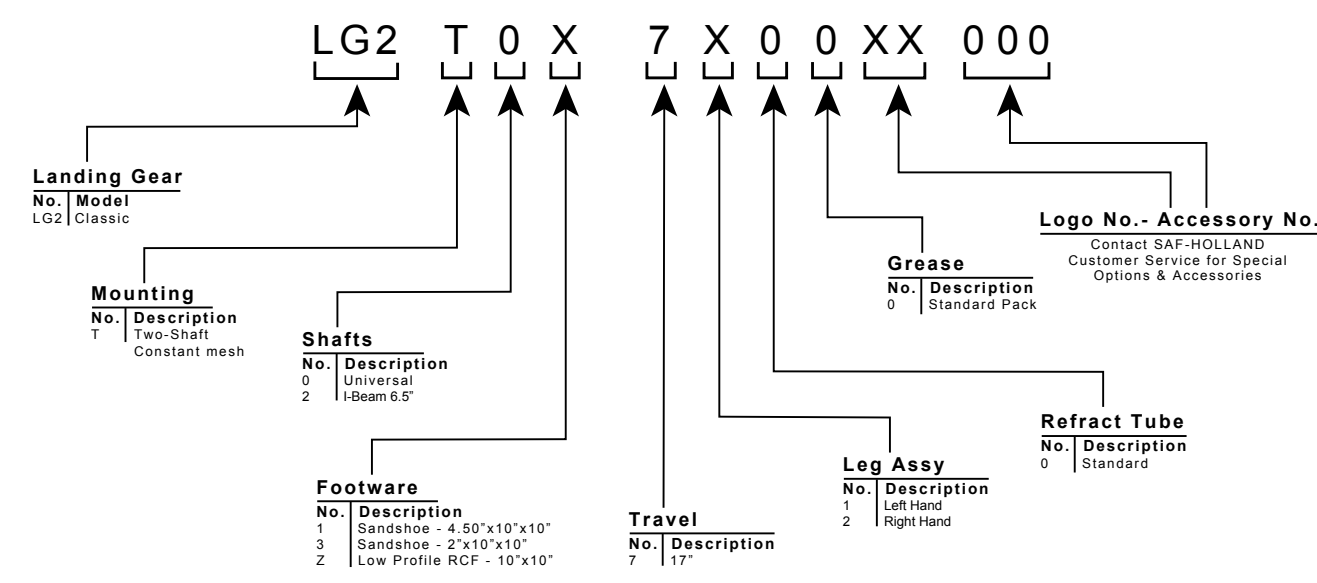

LEAD TIME: For trailer load orders - 3-4 weeks (440 legs per load). For smaller orders - immediate warehouse availability.

Holland ATLAS 65™
SUPERB LIFTING AND LOAD CARRYING PERFORMANCE FEATURES

CAPACITIES:
LIFTING - 65,000 lbs.
LOAD - 170,000 lbs.
SIDE LOAD - 30,000 lbs.

LEAD TIME: For trailer load orders - 3-4 weeks (440 legs per load). For smaller orders - immediate warehouse availability.

BEVEL AND PINION GEAR KIT

GEAR BOX REPAIR KIT

CLASSIC AND ATLAS HARDWARE OPTIONS:

CROSS SHAFT

CRANK HANDLE

HARDWARE KIT

BEVEL AND PINION GEAR KIT

GEAR BOX REPAIR KIT

BEVEL AND PINION GEAR KIT

GEAR BOX REPAIR KIT

For assistance with configuring ATLAS 65™ part numbers with other options and accessories, contact SAF-HOLLAND customer service.