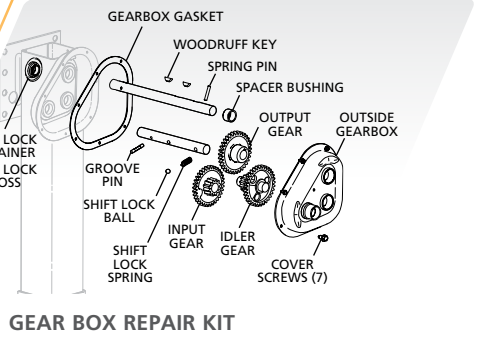

MARK V™
THE LANDING GEAR THAT EXCEEDS THE STANDARDS FOR STRENGTH, DURABILITY, AND EASE OF LIFT.

CAPACITIES:
LIFTING - 62,500 lbs.
LOAD - 200,000 lbs.
SIDE LOAD - 32,000 lbs.

REBUILD KITS
SAVE TIME AND MONEY WITH THESE HOLLAND ORIGINAL PARTS REBUILD KITS FOR NON-PRODUCTION MODELS

FRONT to BACK
SAF-HOLLAND ORIGINAL PARTS

XL-LG20016AL-en-US Rev. A - 2015-11-06 - Amendments and errors reserved ©SAF-HOLLAND, Inc.
SAF-HOLLAND, SAF-HOLLAND Original Parts, and HOLLAND are trademarks of SAF-HOLLAND S.A., SAF-HOLLAND GmbH, and SAF-HOLLAND, Inc.

TRAVEL	PART NO.	DESCRIPTION	FOOT OPTIONS / PART NO.
16.5"	LGS-3A105	Universal Mtg. Standard SS Set	4.5" SAND SHOE RK-V-105 - Kit w/Axle 50616000 - Shoe Only
16.5"	XA-S9-3A105	Universal Mtg. Standard SS LH Leg	
16.5"	XA-S8-311105	Universal Mtg. Standard SS RH Leg (Gear)	SELF-LEVELING 50616018 - Shoe Only
16.5"	LGS-3A001	Universal Mtg. Self-Leveler SS Set	
16.5"	XA-S9-3A001	Universal Mtg. Self-Leveler SS LH Leg	4.5" SAND SHOE RK-V-105 - Kit w/Axle 50616000 - Shoe Only
16.5"	XA-S8-3A001	Universal Mtg. Self-Leveler SS RH Leg (Gear)	
18.7"	LGS-5A105	Universal Mtg. Standard SS Set	SELF-LEVELING 50616018 - Shoe Only
18.7"	XA-S9-5A105	Universal Mtg. Standard SS LH Leg	
18.7"	XA-S8-5A105	Universal Mtg. Standard SS RH Leg (Gear)	SELF-LEVELING 50616018 - Shoe Only
18.7"	LGS-5A001	Universal Mtg. Self-Leveler SS Set	
18.7"	XA-S9-5A001	Universal Mtg. Self-Leveler SS LH Leg	SELF-LEVELING 50616018 - Shoe Only
18.7"	XA-S8-5A001	Universal Mtg. Self-Leveler SS RH Leg (Gear)	

LEAD TIME: For trailer load orders - 3-4 weeks (440 legs per load). For smaller orders - immediate warehouse availability.

HARDWARE OPTIONS:

LG0094
CROSS SHAFT

50644015
CRANK HANDLE

LG2790
HARDWARE KIT

NOTE: Mark V Sets come with standard accessories kit