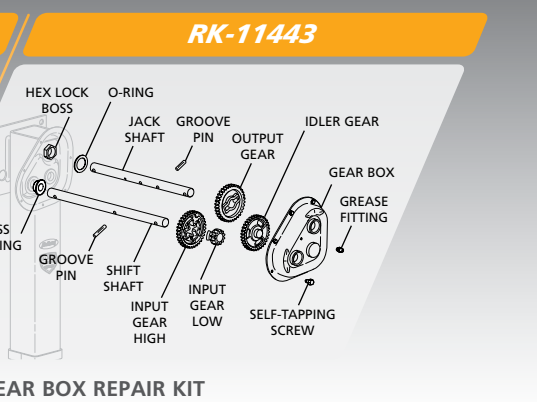

Holland CLASSIC™
POSITIONED TO SERVE COST-CONSCIOUS CUSTOMERS

CAPACITIES:
LIFTING - 39,000 lbs.
LOAD - 140,000 lbs.
SIDE LOAD - 27,000 lbs.

TRAVEL	PART NO.	DESCRIPTION	FOOT OPTIONS / PART NO.
17"	LG2T01-710000000	Universal Mtg. Standard SS LH Leg	4.5" STANDARD SS LG0078-01 - Kit w/Axle 50616001 - Shoe Only
17"	LG2T01-720000000	Universal Mtg. Standard SS RH Leg (Gear)	
17"	LG2T03-710000000	Universal Mtg. Low Profile SS LH Leg	2" LOW-PROFILE SS LG0079-02 - Kit w/Axle 50616008 - Shoe Only
17"	LG2T03-720000000	Universal Mtg. Low Profile SS RH Leg (Gear)	
17"	LG2T0Z-710000000	Universal Mtg. RCF LH Leg	REMOVABLE CUSHION FOOT 716059
17"	LG2T0Z-720000000	Universal Mtg. RCF RH Leg (Gear)	

LEAD TIME: For container load orders - 10 weeks (480 legs per load). For skid qty. orders (20) - immediate warehouse availability.

ALL HOLLAND CLASSIC, ATLAS, AND MARK V LANDING GEAR ARE STANDARD WITH BLACK ARMOUR CORROSION PROTECTION

Holland ATLAS 55™
COMBINES LIGHTWEIGHT WITH THE TOUGHNESS TO HANDLE THE BIG LOADS.

CAPACITIES:
LIFTING - 55,000 lbs.
LOAD - 170,000 lbs.
SIDE LOAD - 30,000 lbs.