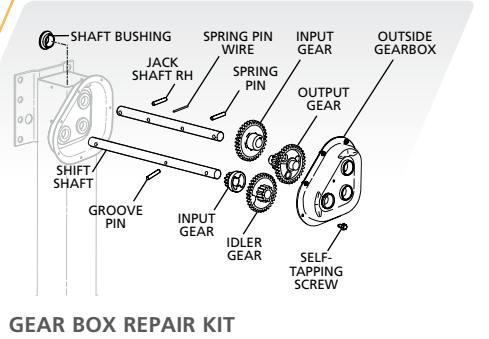

RK-11322

PARTS AND REBUILD KIT IDENTIFICATION GUIDE FOR HOLLAND LANDING GEAR