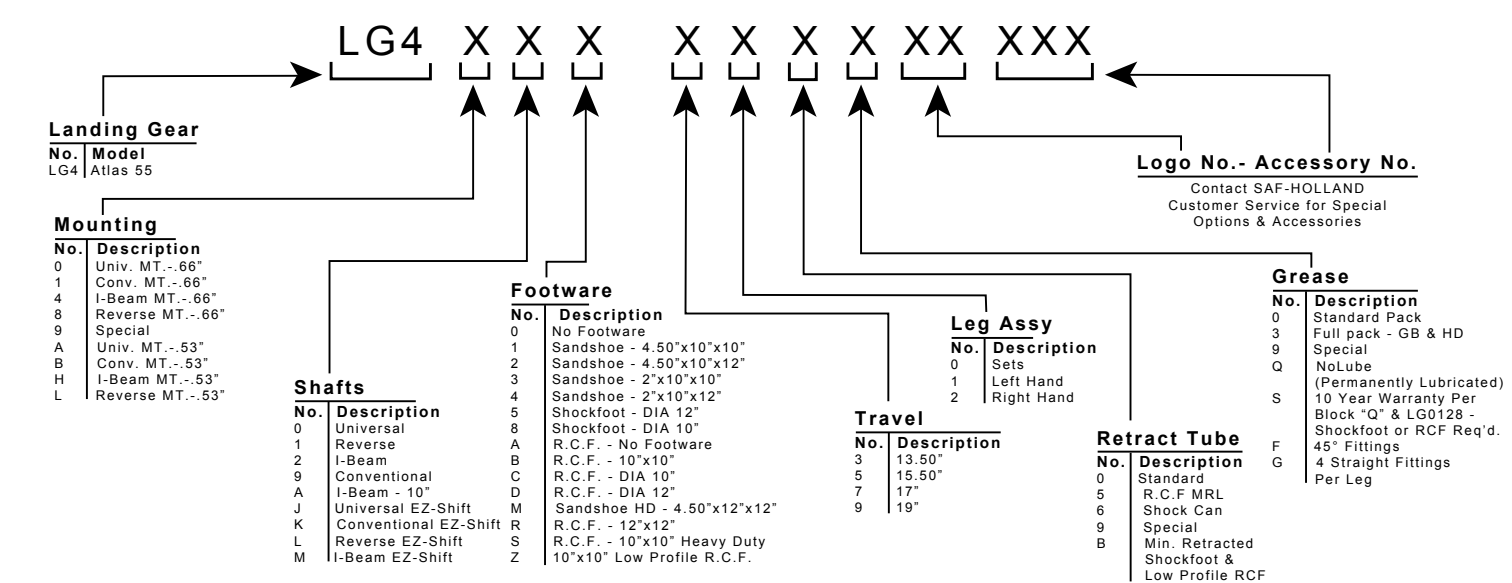

BEVEL AND PINION GEAR KIT

GEAR BOX REPAIR KIT

For assistance with configuring ATLAS 65™ part numbers with other options and accessories, contact SAF-HOLLAND customer service.