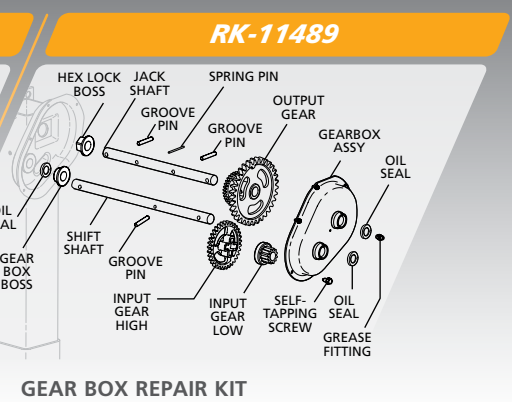

CROSS SHAFT