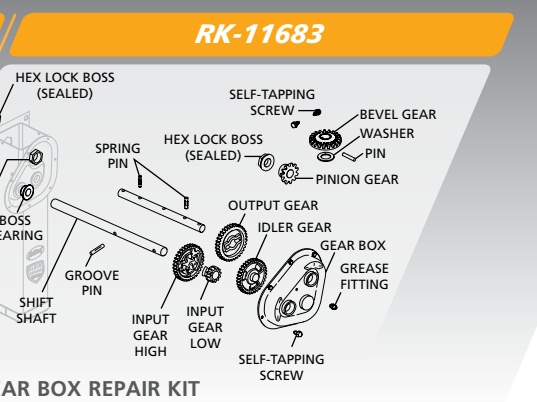

TRAVEL	PART NO.	DESCRIPTION	FOOT OPTIONS / PART NO.
17"	1025300006460	Universal Mtg. Standard SS LH Leg	4.5" STANDARD SS LG0078-01 - Kit w/Axle 50616001 - Shoe Only
17"	1025300006450	Universal Mtg. Standard SS RH Leg (Gear)	
17"	10253000066200	Universal Mtg. Low Profile SS LH Leg	2" LOW-PROFILE SS LG0079-02 - Kit w/Axle 50616008 - Shoe Only
17"	1025300006610	Universal Mtg. Low Profile SS RH Leg (Gear)	
17"	1025300007030	Universal Mtg. RCF SS LH Leg	REMOVABLE CUSHION FOOT LG0048-01
17"	1025300007040	Universal Mtg. RCF SS RH Leg (Gear)	
19"	1025300006520	Universal Mtg. Standard SS LH Leg	4.5" STANDARD SS LG0078-01 - Kit w/Axle 50616001 - Shoe Only
19"	1025300006530	Universal Mtg. Standard SS RH Leg (Gear)	
19"	1025300006410	Universal Mtg. Low Profile SS LH Leg	2" LOW-PROFILE SS LG0079-02 - Kit w/Axle 50616008 - Shoe Only
19"	1025300006420	Universal Mtg. Low Profile SS RH Leg (Gear)	
19"	1025300008670	Universal Mtg. RCF SS LH Leg	REMOVABLE CUSHION FOOT LG0048-10
19"	1025300008680	Universal Mtg. RCF SS RH Leg (Gear)	

LEAD TIME: For trailer load orders - 3-4 weeks (440 legs per load). For smaller orders - immediate warehouse availability.

BEVEL AND PINION GEAR KIT

GEAR BOX REPAIR KIT

CLASSIC AND ATLAS HARDWARE OPTIONS:

CROSS SHAFT

CRANK HANDLE

HARDWARE KIT

BEVEL AND PINION GEAR KIT

GEAR BOX REPAIR KIT

BEVEL AND PINION GEAR KIT

GEAR BOX REPAIR KIT

For assistance with configuring ATLAS 65™ part numbers with other options and accessories, contact SAF-HOLLAND customer service.