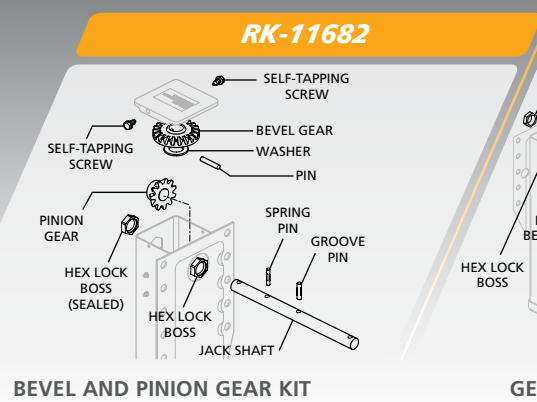

Holland CLASSIC™
POSITIONED TO SERVE COST-CONSCIOUS CUSTOMERS

CAPACITIES:
LIFTING - 39,000 lbs.
LOAD - 140,000 lbs.
SIDE LOAD - 27,000 lbs.

TRAVEL	PART NO.	DESCRIPTION	FOOT OPTIONS / PART NO.
17"	LG2T01-710000000	Universal Mtg. Standard SS LH Leg	4.5" STANDARD SS LG0078-01 - Kit w/Axle 50616001 - Shoe Only
17"	LG2T01-720000000	Universal Mtg. Standard SS RH Leg (Gear)	
17"	LG2T03-710000000	Universal Mtg. Low Profile SS LH Leg	2" LOW-PROFILE SS LG0079-02 - Kit w/Axle 50616008 - Shoe Only
17"	LG2T03-720000000	Universal Mtg. Low Profile SS RH Leg (Gear)	
17"	LG2T0Z-710000000	Universal Mtg. RCF LH Leg	REMOVABLE CUSHION FOOT 716059
17"	LG2T0Z-720000000	Universal Mtg. RCF RH Leg (Gear)	

LEAD TIME: For container load orders - 10 weeks (480 legs per load). For skid qty. orders (20) - immediate warehouse availability.

ALL HOLLAND CLASSIC, ATLAS, AND MARK V LANDING GEAR ARE STANDARD WITH BLACK ARMOUR CORROSION PROTECTION

Holland ATLAS 55™
COMBINES LIGHTWEIGHT WITH THE TOUGHNESS TO HANDLE THE BIG LOADS.

CAPACITIES:
LIFTING - 55,000 lbs.
LOAD - 170,000 lbs.
SIDE LOAD - 30,000 lbs.