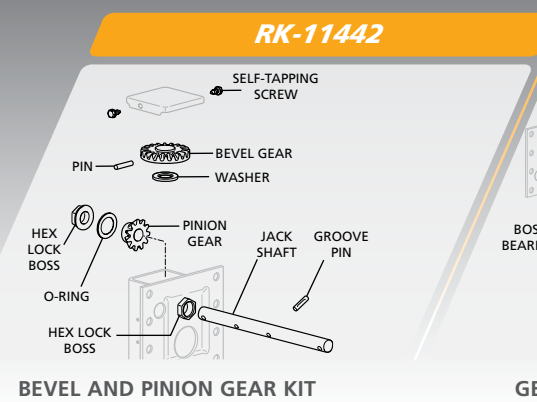

Holland CLASSIC™
POSITIONED TO SERVE COST-CONSCIOUS CUSTOMERS

CAPACITIES:
LIFTING - 39,000 lbs.
LOAD - 140,000 lbs.
SIDE LOAD - 27,000 lbs.

TRAVEL	PART NO.	DESCRIPTION	FOOT OPTIONS / PART NO.
17"	LG2T01-710000000	Universal Mtg. Standard SS LH Leg	4.5" STANDARD SS LG0078-01 - Kit w/Axle 50616001 - Shoe Only
17"	LG2T01-720000000	Universal Mtg. Standard SS RH Leg (Gear)	
17"	LG2T03-710000000	Universal Mtg. Low Profile SS LH Leg	2" LOW-PROFILE SS LG0079-02 - Kit w/Axle 50616008 - Shoe Only
17"	LG2T03-720000000	Universal Mtg. Low Profile SS RH Leg (Gear)	
17"	LG2T0Z-710000000	Universal Mtg. RCF LH Leg	REMOVABLE CUSHION FOOT 716059
17"	LG2T0Z-720000000	Universal Mtg. RCF RH Leg (Gear)	

LEAD TIME: For container load orders - 10 weeks (480 legs per load). For skid qty. orders (20) - immediate warehouse availability.

ALL HOLLAND CLASSIC, ATLAS, AND MARK V LANDING GEAR ARE STANDARD WITH BLACK ARMOUR CORROSION PROTECTION

Holland ATLAS 55™
COMBINES LIGHTWEIGHT WITH THE TOUGHNESS TO HANDLE THE BIG LOADS.

CAPACITIES:
LIFTING - 55,000 lbs.
LOAD - 170,000 lbs.
SIDE LOAD - 30,000 lbs.