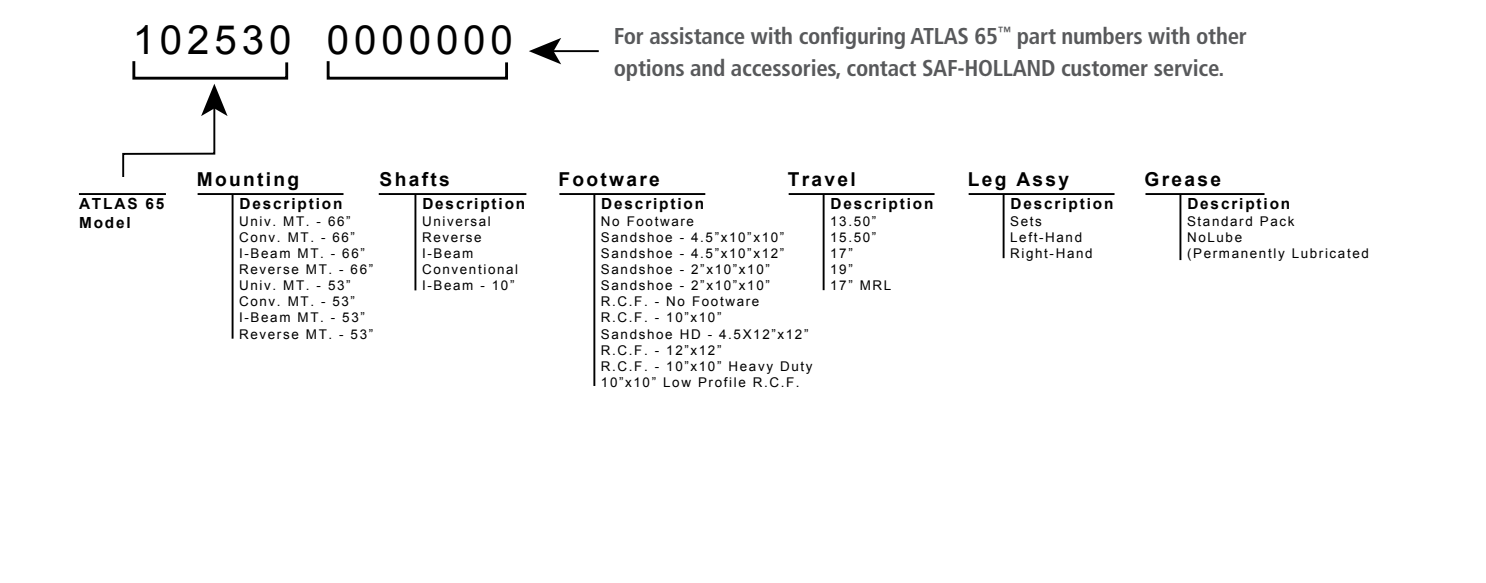

BEVEL AND PINION GEAR KIT

GEAR BOX REPAIR KIT

For assistance with configuring ATLAS 65™ part numbers with other options and accessories, contact SAF-HOLLAND customer service.