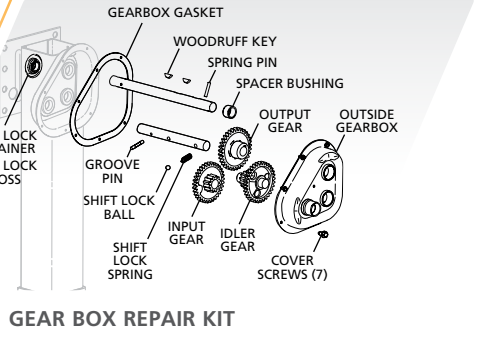

MARK V™
THE LANDING GEAR THAT EXCEEDS THE STANDARDS FOR STRENGTH, DURABILITY, AND EASE OF LIFT.

CAPACITIES:
LIFTING - 62,500 lbs.
LOAD - 200,000 lbs.
SIDE LOAD - 32,000 lbs.

REBUILD KITS
SAVE TIME AND MONEY WITH THESE HOLLAND ORIGINAL PARTS REBUILD KITS FOR NON-PRODUCTION MODELS

FRONT to BACK
SAF-HOLLAND ORIGINAL PARTS

XL-LG20016AL-en-US Rev. A - 2015-11-06 - Amendments and errors reserved ©SAF-HOLLAND, Inc.
SAF-HOLLAND, SAF-HOLLAND Original Parts, and HOLLAND are trademarks of SAF-HOLLAND S.A., SAF-HOLLAND GmbH, and SAF-HOLLAND, Inc.

TRAVEL	PART NO.	DESCRIPTION	FOOT OPTIONS / PART NO.
16.5"	LGS-3A105	Universal Mtg. Standard SS Set	4.5" SAND SHOE RK-V-105 - Kit w/Axle 50616000 - Shoe Only
16.5"	XA-S9-3A105	Universal Mtg. Standard SS LH Leg	
16.5"	XA-S8-311105	Universal Mtg. Standard SS RH Leg (Gear)	SELF-LEVELING 50616018 - Shoe Only
16.5"	LGS-3A001	Universal Mtg. Self-Leveler SS Set	
16.5"	XA-S9-3A001	Universal Mtg. Self-Leveler SS LH Leg	4.5" SAND SHOE RK-V-105 - Kit w/Axle 50616000 - Shoe Only
16.5"	XA-S8-3A001	Universal Mtg. Self-Leveler SS RH Leg (Gear)	
18.7"	LGS-5A105	Universal Mtg. Standard SS Set	SELF-LEVELING 50616018 - Shoe Only
18.7"	XA-S9-5A105	Universal Mtg. Standard SS LH Leg	
18.7"	XA-S8-5A105	Universal Mtg. Standard SS RH Leg (Gear)	SELF-LEVELING 50616018 - Shoe Only
18.7"	LGS-5A001	Universal Mtg. Self-Leveler SS Set	
18.7"	XA-S9-5A001	Universal Mtg. Self-Leveler SS LH Leg	SELF-LEVELING 50616018 - Shoe Only
18.7"	XA-S8-5A001	Universal Mtg. Self-Leveler SS RH Leg (Gear)	

LEAD TIME: For trailer load orders - 3-4 weeks (440 legs per load). For smaller orders - immediate warehouse availability.

HARDWARE OPTIONS:

LG0094
CROSS SHAFT

50644015
CRANK HANDLE

LG2790
HARDWARE KIT

NOTE: Mark V Sets come with standard accessories kit