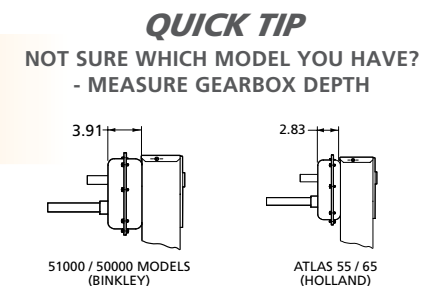

MARK V™
THE LANDING GEAR THAT EXCEEDS THE STANDARDS FOR STRENGTH, DURABILITY, AND EASE OF LIFT.

CAPACITIES:
LIFTING - 62,500 lbs.
LOAD - 200,000 lbs.
SIDE LOAD - 32,000 lbs.

REBUILD KITS
SAVE TIME AND MONEY WITH THESE HOLLAND ORIGINAL PARTS REBUILD KITS FOR NON-PRODUCTION MODELS