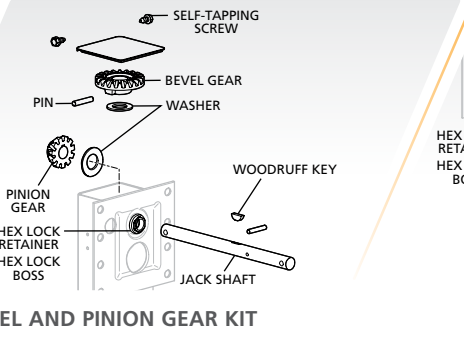

MARK V™
THE LANDING GEAR THAT EXCEEDS THE STANDARDS FOR STRENGTH, DURABILITY, AND EASE OF LIFT.

CAPACITIES:
LIFTING - 62,500 lbs.
LOAD - 200,000 lbs.
SIDE LOAD - 32,000 lbs.

REBUILD KITS
SAVE TIME AND MONEY WITH THESE HOLLAND ORIGINAL PARTS REBUILD KITS FOR NON-PRODUCTION MODELS

FRONT to BACK
SAF-HOLLAND ORIGINAL PARTS

XL-LG20016AL-en-US Rev. A - 2015-11-06 - Amendments and errors reserved ©SAF-HOLLAND, Inc.
SAF-HOLLAND, SAF-HOLLAND Original Parts, and HOLLAND are trademarks of SAF-HOLLAND S.A., SAF-HOLLAND GmbH, and SAF-HOLLAND, Inc.

TRAVEL	PART NO.	DESCRIPTION	FOOT OPTIONS / PART NO.
16.5"	LGS-3A105	Universal Mtg. Standard SS Set	4.5" SAND SHOE RK-V-105 - Kit w/Axle 50616000 - Shoe Only
16.5"	XA-S9-3A105	Universal Mtg. Standard SS LH Leg	
16.5"	XA-S8-311105	Universal Mtg. Standard SS RH Leg (Gear)	SELF-LEVELING 50616018 - Shoe Only
16.5"	LGS-3A001	Universal Mtg. Self-Leveler SS Set	
16.5"	XA-S9-3A001	Universal Mtg. Self-Leveler SS LH Leg	4.5" SAND SHOE RK-V-105 - Kit w/Axle 50616000 - Shoe Only
16.5"	XA-S8-3A001	Universal Mtg. Self-Leveler SS RH Leg (Gear)	
18.7"	LGS-5A105	Universal Mtg. Standard SS Set	SELF-LEVELING 50616018 - Shoe Only
18.7"	XA-S9-5A105	Universal Mtg. Standard SS LH Leg	
18.7"	XA-S8-5A105	Universal Mtg. Standard SS RH Leg (Gear)	SELF-LEVELING 50616018 - Shoe Only
18.7"	LGS-5A001	Universal Mtg. Self-Leveler SS Set	
18.7"	XA-S9-5A001	Universal Mtg. Self-Leveler SS LH Leg	SELF-LEVELING 50616018 - Shoe Only
18.7"	XA-S8-5A001	Universal Mtg. Self-Leveler SS RH Leg (Gear)	

LEAD TIME: For trailer load orders - 3-4 weeks (440 legs per load). For smaller orders - immediate warehouse availability.

HARDWARE OPTIONS:

LG0094
CROSS SHAFT

50644015
CRANK HANDLE

LG2790
HARDWARE KIT

NOTE: Mark V Sets come with standard accessories kit