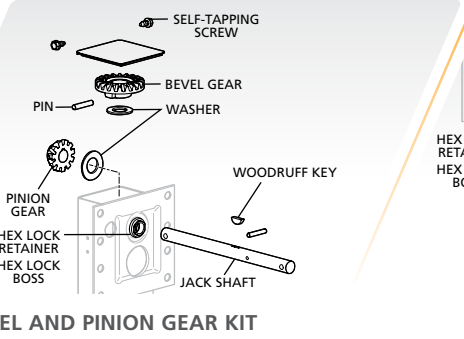

MARK V™
THE LANDING GEAR THAT EXCEEDS THE STANDARDS FOR STRENGTH, DURABILITY, AND EASE OF LIFT.

CAPACITIES:
LIFTING - 62,500 lbs.
LOAD - 200,000 lbs.
SIDE LOAD - 32,000 lbs.

REBUILD KITS
SAVE TIME AND MONEY WITH THESE HOLLAND ORIGINAL PARTS REBUILD KITS FOR NON-PRODUCTION MODELS

FRONT to BACK
SAF-HOLLAND ORIGINAL PARTS

XL-LG20016AL-en-US Rev. A - 2015-11-06 - Amendments and errors reserved ©SAF-HOLLAND, Inc.
SAF-HOLLAND, SAF-HOLLAND Original Parts, and HOLLAND are trademarks of SAF-HOLLAND S.A., SAF-HOLLAND GmbH, and SAF-HOLLAND, Inc.

TRAVEL	PART NO.	DESCRIPTION	FOOT OPTIONS / PART NO.
16.5"	LGS-3A105	Universal Mtg. Standard SS Set	4.5" SAND SHOE RK-V-105 - Kit w/Axle 50616000 - Shoe Only
16.5"	XA-S9-3A105	Universal Mtg. Standard SS LH Leg	
16.5"	XA-S8-311105	Universal Mtg. Standard SS RH Leg (Gear)	SELF-LEVELING 50616018 - Shoe Only
16.5"	LGS-3A001	Universal Mtg. Self-Leveler SS Set	
16.5"	XA-S9-3A001	Universal Mtg. Self-Leveler SS LH Leg	4.5" SAND SHOE RK-V-105 - Kit w/Axle 50616000 - Shoe Only
16.5"	XA-S8-3A001	Universal Mtg. Self-Leveler SS RH Leg (Gear)	
18.7"	LGS-5A105	Universal Mtg. Standard SS Set	SELF-LEVELING 50616018 - Shoe Only
18.7"	XA-S9-5A105	Universal Mtg. Standard SS LH Leg	
18.7"	XA-S8-5A105	Universal Mtg. Standard SS RH Leg (Gear)	SELF-LEVELING 50616018 - Shoe Only
18.7"	LGS-5A001	Universal Mtg. Self-Leveler SS Set	
18.7"	XA-S9-5A001	Universal Mtg. Self-Leveler SS LH Leg	SELF-LEVELING 50616018 - Shoe Only
18.7"	XA-S8-5A001	Universal Mtg. Self-Leveler SS RH Leg (Gear)	

LEAD TIME: For trailer load orders - 3-4 weeks (440 legs per load). For smaller orders - immediate warehouse availability.

HARDWARE OPTIONS:

LG0094
CROSS SHAFT

50644015
CRANK HANDLE

LG2790
HARDWARE KIT

NOTE: Mark V Sets come with standard accessories kit