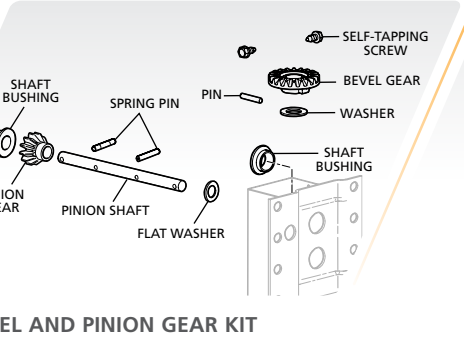

MARK V™
THE LANDING GEAR THAT EXCEEDS THE STANDARDS FOR STRENGTH, DURABILITY, AND EASE OF LIFT.

CAPACITIES:
LIFTING - 62,500 lbs.
LOAD - 200,000 lbs.
SIDE LOAD - 32,000 lbs.

REBUILD KITS
SAVE TIME AND MONEY WITH THESE HOLLAND ORIGINAL PARTS REBUILD KITS FOR NON-PRODUCTION MODELS

FRONT to BACK
SAF-HOLLAND ORIGINAL PARTS

XL-LG20016AL-en-US Rev. A - 2015-11-06 - Amendments and errors reserved ©SAF-HOLLAND, Inc.
SAF-HOLLAND, SAF-HOLLAND Original Parts, and HOLLAND are trademarks of SAF-HOLLAND S.A., SAF-HOLLAND GmbH, and SAF-HOLLAND, Inc.

TRAVEL	PART NO.	DESCRIPTION	FOOT OPTIONS / PART NO.
16.5"	LGS-3A105	Universal Mtg. Standard SS Set	4.5" SAND SHOE RK-V-105 - Kit w/Axle 50616000 - Shoe Only
16.5"	XA-S9-3A105	Universal Mtg. Standard SS LH Leg	
16.5"	XA-S8-311105	Universal Mtg. Standard SS RH Leg (Gear)	SELF-LEVELING 50616018 - Shoe Only
16.5"	LGS-3A001	Universal Mtg. Self-Leveler SS Set	
16.5"	XA-S9-3A001	Universal Mtg. Self-Leveler SS LH Leg	4.5" SAND SHOE RK-V-105 - Kit w/Axle 50616000 - Shoe Only
16.5"	XA-S8-3A001	Universal Mtg. Self-Leveler SS RH Leg (Gear)	
18.7"	LGS-5A105	Universal Mtg. Standard SS Set	SELF-LEVELING 50616018 - Shoe Only
18.7"	XA-S9-5A105	Universal Mtg. Standard SS LH Leg	
18.7"	XA-S8-5A105	Universal Mtg. Standard SS RH Leg (Gear)	SELF-LEVELING 50616018 - Shoe Only
18.7"	LGS-5A001	Universal Mtg. Self-Leveler SS Set	
18.7"	XA-S9-5A001	Universal Mtg. Self-Leveler SS LH Leg	SELF-LEVELING 50616018 - Shoe Only
18.7"	XA-S8-5A001	Universal Mtg. Self-Leveler SS RH Leg (Gear)	

LEAD TIME: For trailer load orders - 3-4 weeks (440 legs per load). For smaller orders - immediate warehouse availability.

HARDWARE OPTIONS:

LG0094
CROSS SHAFT

50644015
CRANK HANDLE

LG2790
HARDWARE KIT

NOTE: Mark V Sets come with standard accessories kit