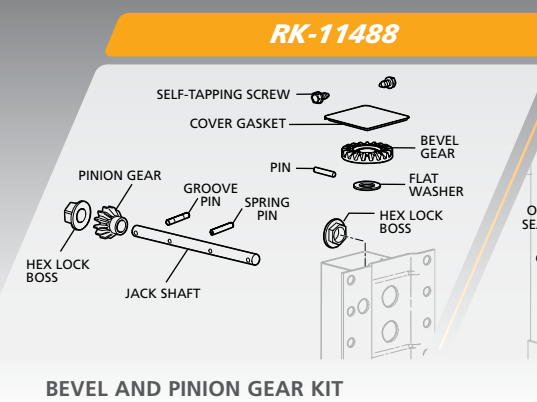

LEAD TIME: For trailer load orders - 3-4 weeks (440 legs per load). For smaller orders - immediate warehouse availability.

Holland ATLAS 65™
SUPERB LIFTING AND LOAD CARRYING PERFORMANCE FEATURES

CAPACITIES:
LIFTING - 65,000 lbs.
LOAD - 170,000 lbs.
SIDE LOAD - 30,000 lbs.

TRAVEL	PART NO.	DESCRIPTION	FOOT OPTIONS / PART NO.
17"	1025300006460	Universal Mtg. Standard SS LH Leg	4.5" STANDARD SS LG0078-01 - Kit w/Axle 50616001 - Shoe Only
17"	1025300006450	Universal Mtg. Standard SS RH Leg (Gear)	
17"	10253000066200	Universal Mtg. Low Profile SS LH Leg	2" LOW-PROFILE SS LG0079-02 - Kit w/Axle 50616008 - Shoe Only
17"	1025300006610	Universal Mtg. Low Profile SS RH Leg (Gear)	
17"	1025300007030	Universal Mtg. RCF SS LH Leg	REMOVABLE CUSHION FOOT LG0048-01
17"	1025300007040	Universal Mtg. RCF SS RH Leg (Gear)	
19"	1025300006520	Universal Mtg. Standard SS LH Leg	4.5" STANDARD SS LG0078-01 - Kit w/Axle 50616001 - Shoe Only
19"	1025300006530	Universal Mtg. Standard SS RH Leg (Gear)	
19"	1025300006410	Universal Mtg. Low Profile SS LH Leg	2" LOW-PROFILE SS LG0079-02 - Kit w/Axle 50616008 - Shoe Only
19"	1025300006420	Universal Mtg. Low Profile SS RH Leg (Gear)	
19"	1025300008670	Universal Mtg. RCF SS LH Leg	REMOVABLE CUSHION FOOT LG0048-10
19"	1025300008680	Universal Mtg. RCF SS RH Leg (Gear)	

LEAD TIME: For trailer load orders - 3-4 weeks (440 legs per load). For smaller orders - immediate warehouse availability.