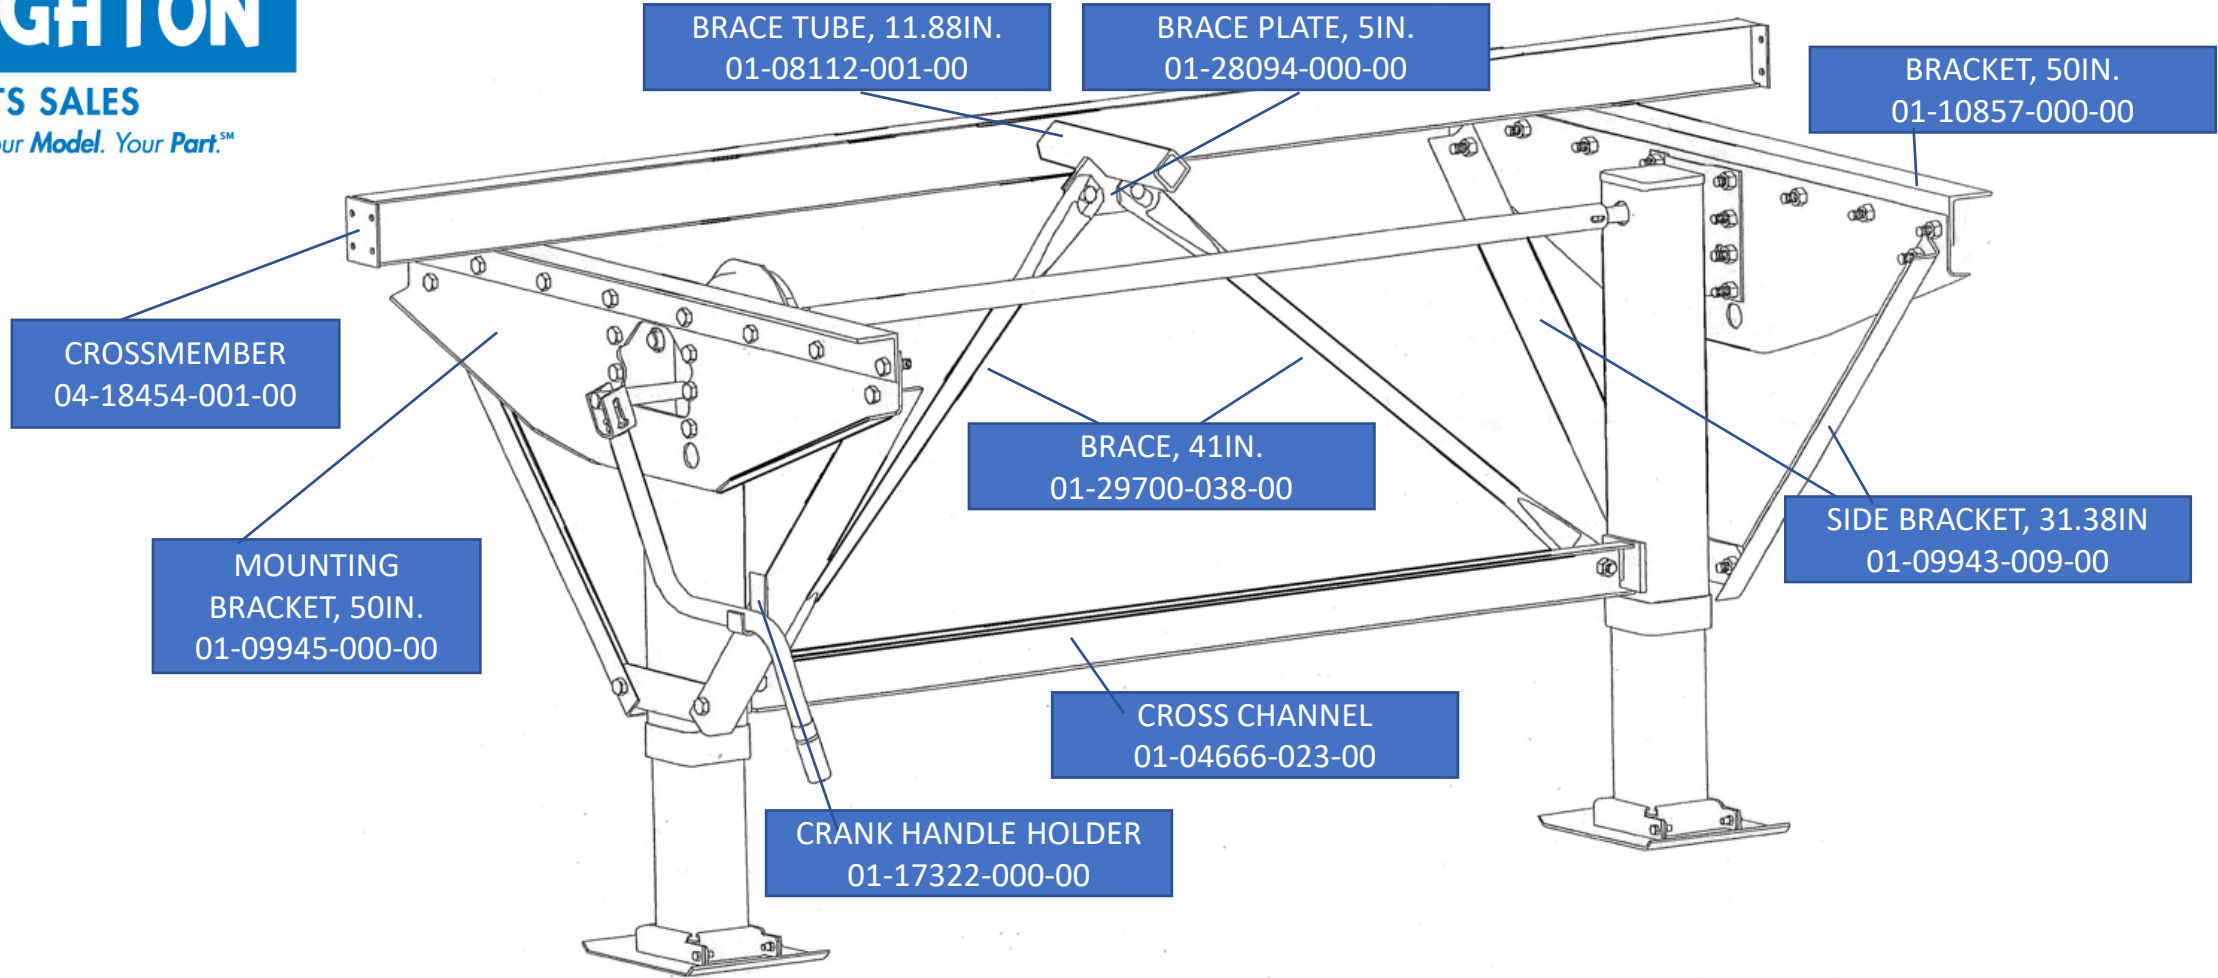

PARTS SALES

Your Make. Your Model. Your Part.^{SM}

Jost 441 Model

1112 Veterans Rd. Stoughton, WI 53589 | Phone 608.873.2900 | Fax 608.873.2870

www.stoughtonparts.com