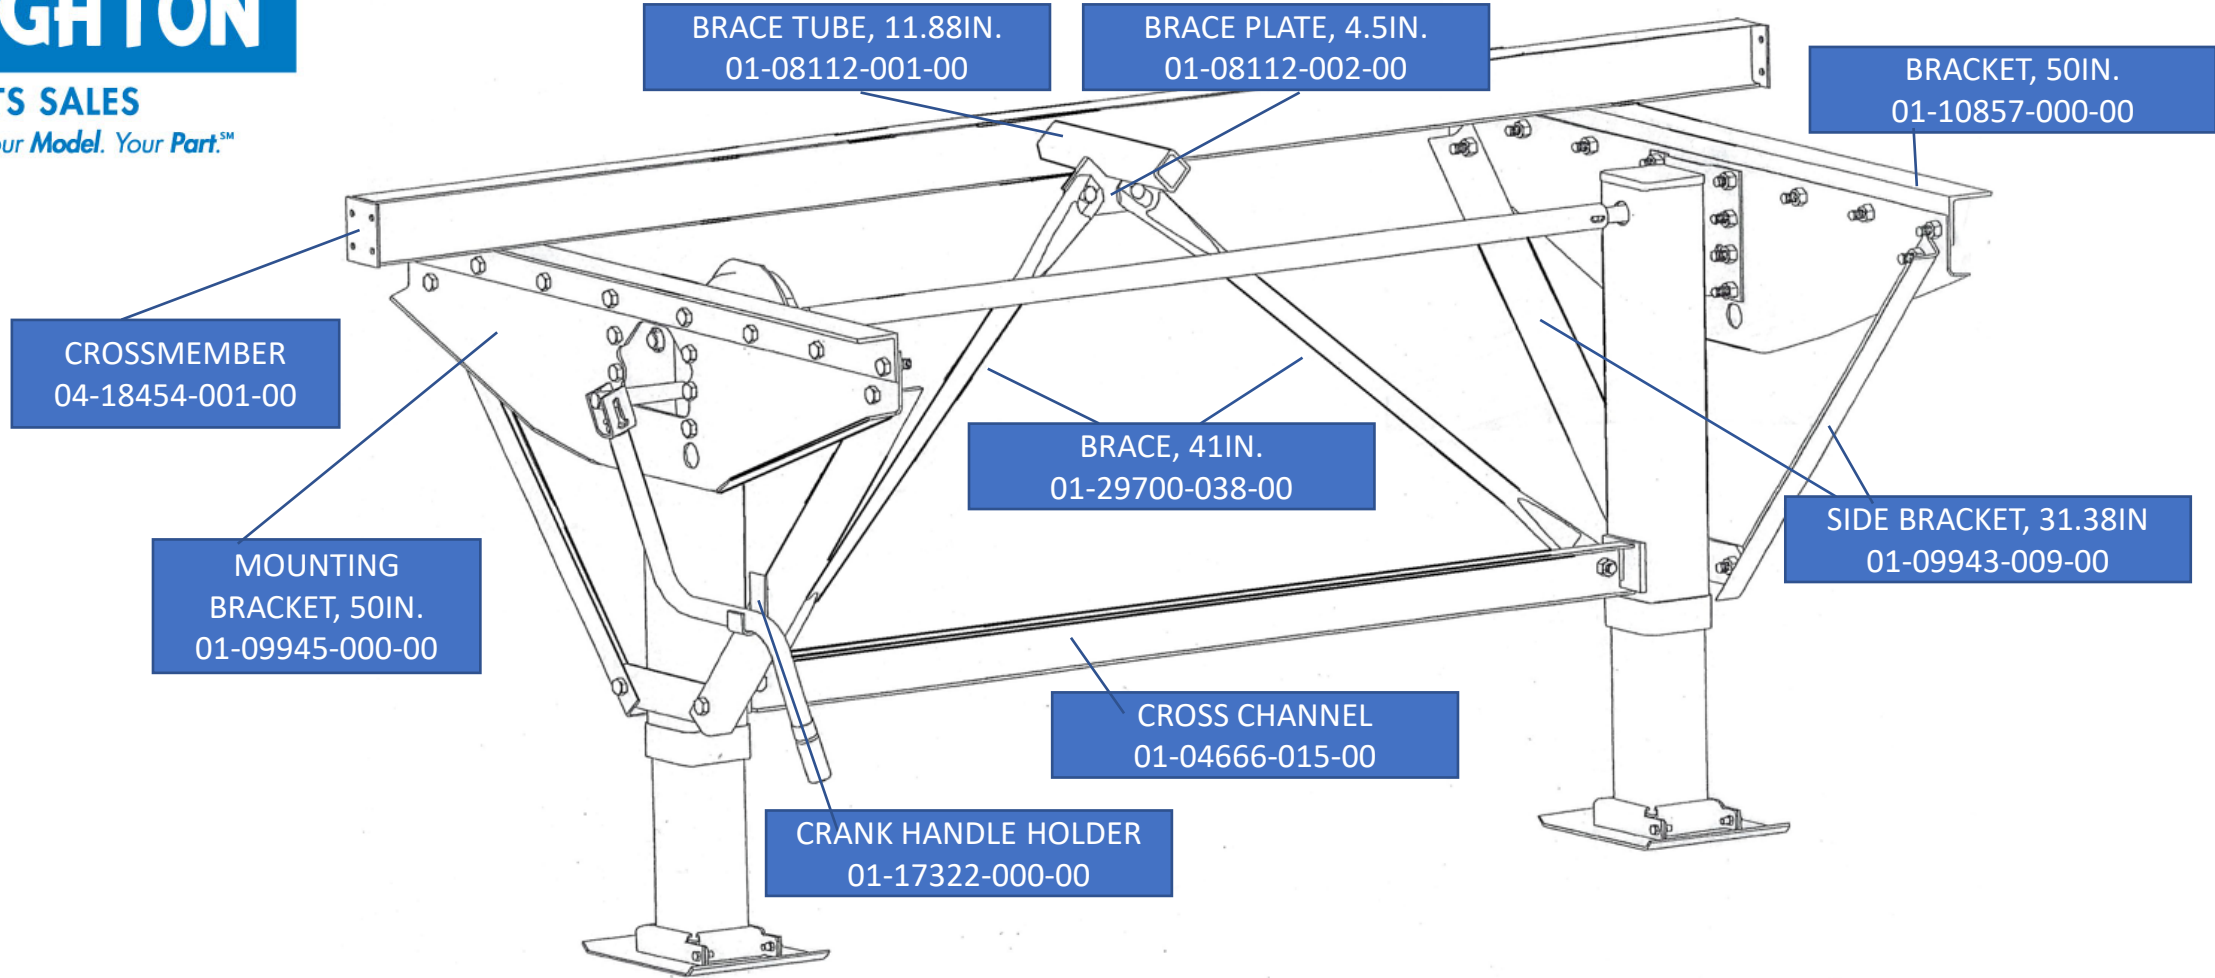

**PARTS SALES**

*Your Make. Your Model. Your Part.<sup>SM</sup>*

KWCMS / Atlas 55 Model

1112 Veterans Rd. Stoughton, WI 53589 | Phone 608.873.2900 | Fax 608.873.2870

[www.stoughtonparts.com](http://www.stoughtonparts.com)